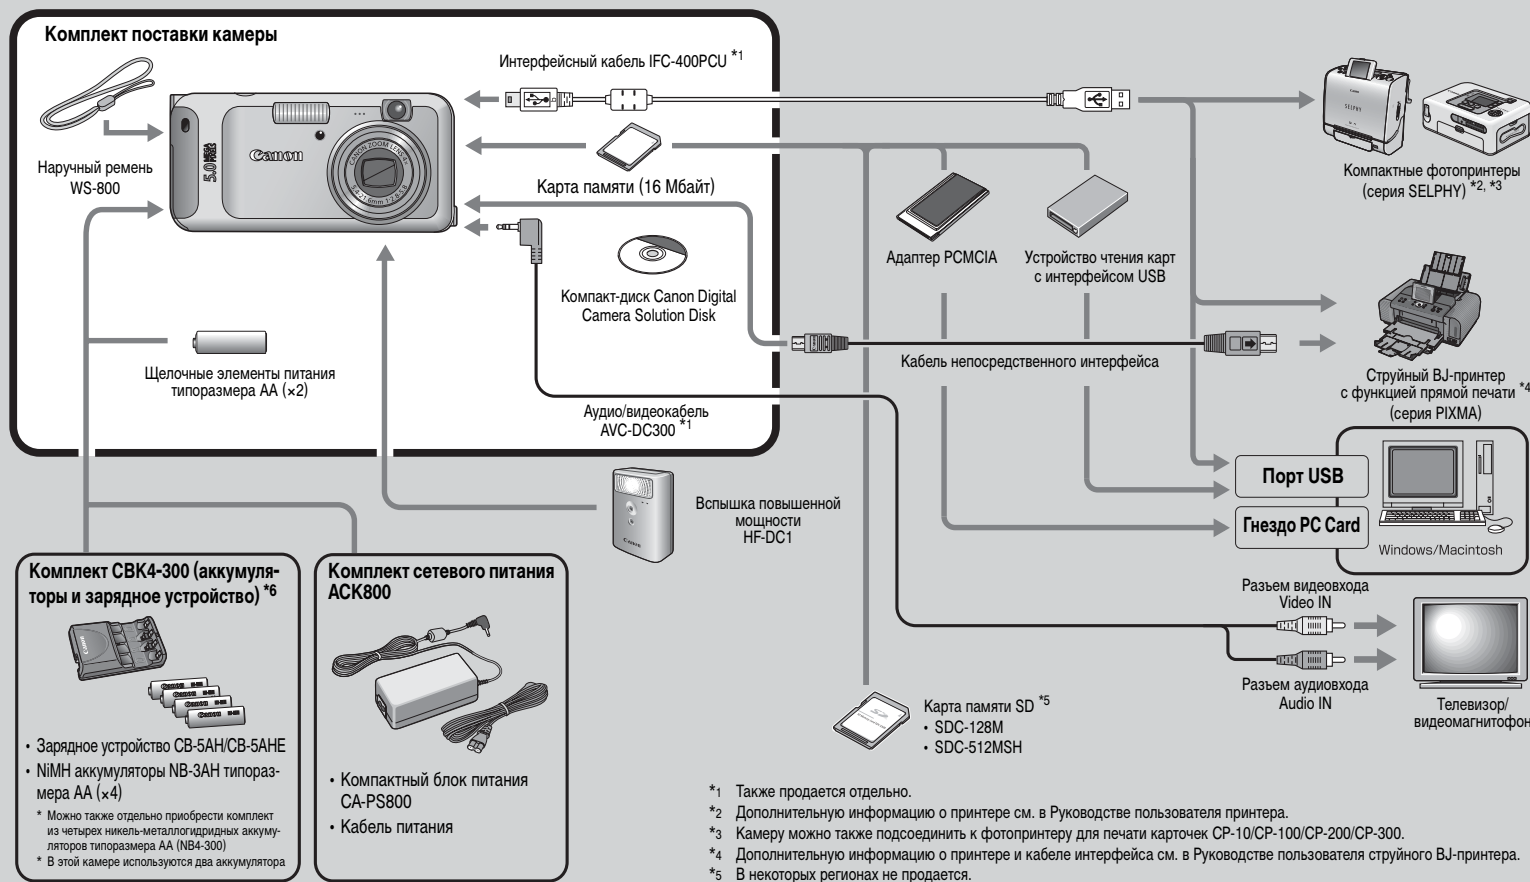

*1 Также продается отдельно.

*2 Дополнительную информацию о принтере см. в Руководстве пользователя принтера.

*3 Камеру можно также подсоединить к фотопритеру для печати карточек CP-10/CP-100/CP-200/CP-300.

*4 Дополнительную информацию о принтере и кабеле интерфейса см. в Руководстве пользователя струйного ВJ-принтера.

*5 В некоторых регионах не продается.

*6 Можно также использовать комплект СВК4-200 (аккумуляторы и зарядное устройство).

ОТПЕЧАТАНО В ЕС

РУССКИЙ

Проверка комплектности

В комплект камеры входят все перечисленные ниже принадлежности. Если какой-то из них не хватает, обратитесь за помощью к дилеру.

- Цифровая камера
- Наручный ремень WS-800
- Щелочные элементы питания типа AA (x2)
- Карта памяти (16 Мбайт)
- Интерфейсный кабель IFC-400PCU
- Аудио/видеокабель AVC-DC300
- Компакт-диск Canon Digital Camera Solution Disk
- Руководство пользователя камеры, Основные операции
- Компакт-диск Canon Digital Camera Manuals Disk (с руководствами)
- Состав системы (настоящий документ)
- Гарантийный талон

Дополнительные принадлежности

Следующие принадлежности камеры продаются отдельно. **Некоторые дополнительные принадлежности продаются не во всех регионах.**

Вспышка

- **Вспышка повышенной мощности HF-DC1**
  Эта устанавливаемая на камеру дополнительная вспышка может использоваться для съемки объектов, расположенных дальше зоны действия встроенной вспышки.

Источники питания

- **Комплект сетевого питания ACK800**
  Комплект для питания от сети переменного тока. Рекомендуется для питания камеры во время длительных сеансов работы или при подключении к компьютеру.
- **Комплект СВК4-300 (аккумуляторы и зарядное устройство)**
  Эти специальные комплекты питания включают в себя зарядное устройство и четыре NiMH (никель-металлогидридных) аккумулятора типоразмера AA. Удобны для съемки или просмотра большого количества изображений, а также для длительного просмотра.
- **NiMH аккумулятор NB4-300**
  Комплект из четырех NiMH аккумуляторов типоразмера AA. В этой камере используются два аккумулятора.

Прочие принадлежности

- **Карта памяти SD**
  Карты памяти SD служат для хранения изображений, снятых камерой. Canon выпускает карты емкости 128 и 512 Мбайт.
- **Интерфейсный кабель IFC-400PCU**
  Этот кабель служит для подключения камеры к компьютеру, к компактному фотопритеру (серия SELPHY) или к струйному ВJ-принтеру (см. Руководство пользователя ВJ-принтера).
- **Аудио/видеокабель AVC-DC300**
  Этот кабель служит для подключения камеры к телевизору.

Принтеры, поддерживающие прямую печать

Компания Canon предлагает для использования с камерой следующие отдельно продаваемые принтеры. Можно просто и быстро распечатывать фотографии, подсоединив камеру к принтеру единственным кабелем. Управление осуществляется кнопками камеры.

- **Компактные фотопритеры (серия SELPHY)**
- **Струйные ВJ-принтеры (серия PIXMA)**

За дополнительной информацией обращайтесь к ближайшему дилеру Canon.